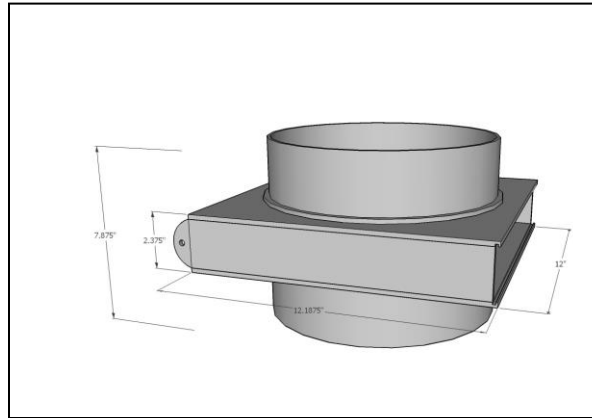

IDF-510 (slim)

The IDF-510 (slim) inline duct filter can be used in most HVAC systems. Including fresh air intake, exhaust, ambient air, and transit duct systems. Accepts standard size 12" x 12" x 2" replaceable filters. Ideal for tight spaces, the IDF-510 (Slim) is the perfect solution to retro fitting existing systems with in line duct filtration.

Product description:

Retail Price:	\$149.95
Flange Size:	10" (d) x 2 1/2" (h)
CFM:	500 CFM
Height:	12 3/16"
Length:	12"
Width:	7 1/2" with flanges
Installed Width:	2 1/2"- 3"
Weight:	2 1/2 lbs.
Material:	3/16" ABS plastic
Access:	Sliding Door
Filter Size:	12" x 12" x 2"
Filter Type:	Pleated, Panel, Carbon Cartridge
Warranty:	3 Years